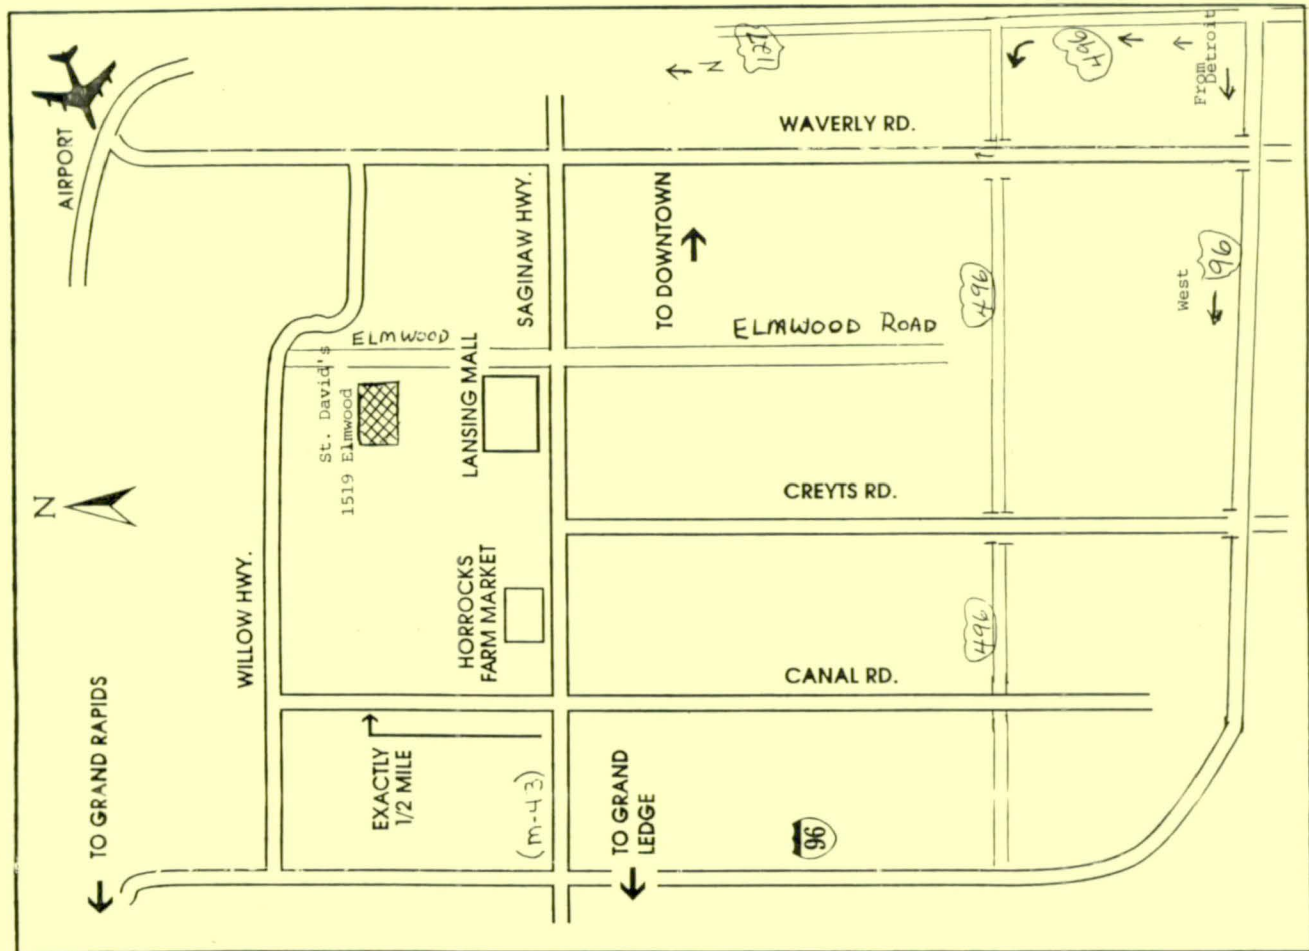

ARMENIAN CHURCH SERV
Lansing, Michigan

St. David's Episcopal Church
1519 Elmwood, Lansing, MI
517-323-2272

DIRECTIONS:

FROM DETROIT: I96 West to 496 (also 127 North) exit. Follow 496 Downtown Route. Take Waverly Rd. exit. Right on Waverly Rd., Left on Saginaw, Right on Elmwood. Go 1/2 mile, and church is on left side.

FROM GRAND RAPIDS: I96 East to Saginaw Hwy Exit. East on Saginaw to Elmwood. Left on Elmwood. Go 1/2 mile, and church is on left side